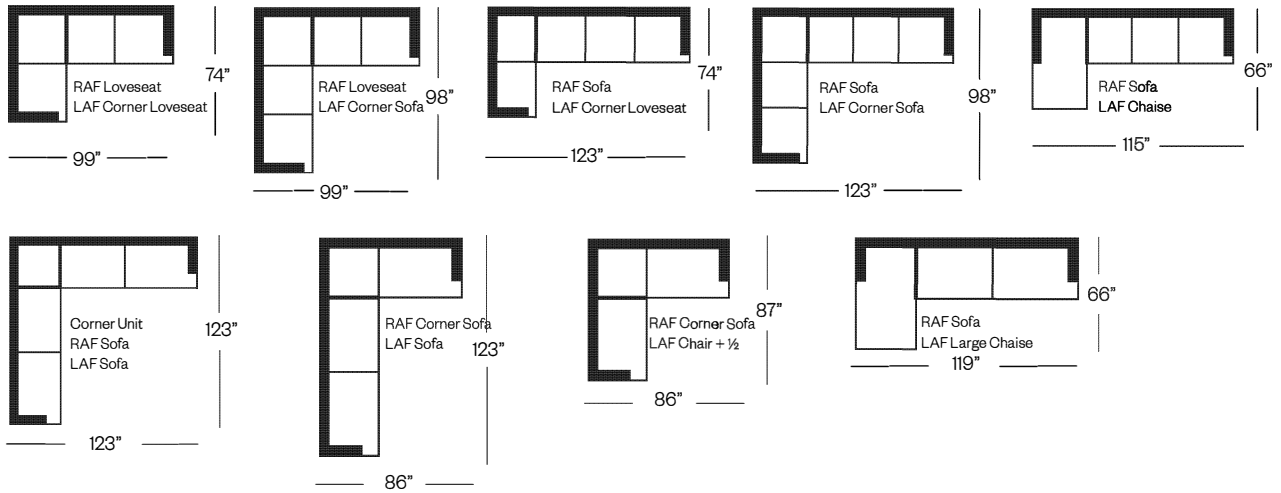

8757 Sectional

Portland Collection

Shown with Optional:

LAF Sofa / Corner Unit / RAF Loveseat
3 Seat Configuration Size, 3 Seats and 3 Backs

Shown with Optional:

LAF Sofa / Corner Unit / Armless Sofa / Corner Unit / RAF Sofa
2 Seat Configuration Size, 2 Seats and 2 Backs, Extra Toss Pillows

Barrymore

Made for you.

8757 Portland Collection

Sofa
width 87" height 38"
depth 42"

Condo Sofa
width 72" height 38"
depth 42"

Chair
width 44" height 38"
depth 42"

Sectionals

3 Seat Sofa Configuration (Additional seats increase width by approximately 24")

2 Seat Sofa Configuration (Additional seats increase width by approximately 37")

Please note that all measurements are approximate.

Barrymore

350 Oakdale Road Toronto ON M3N 1W5

T 416.742.7350

barrymorefurniture.com